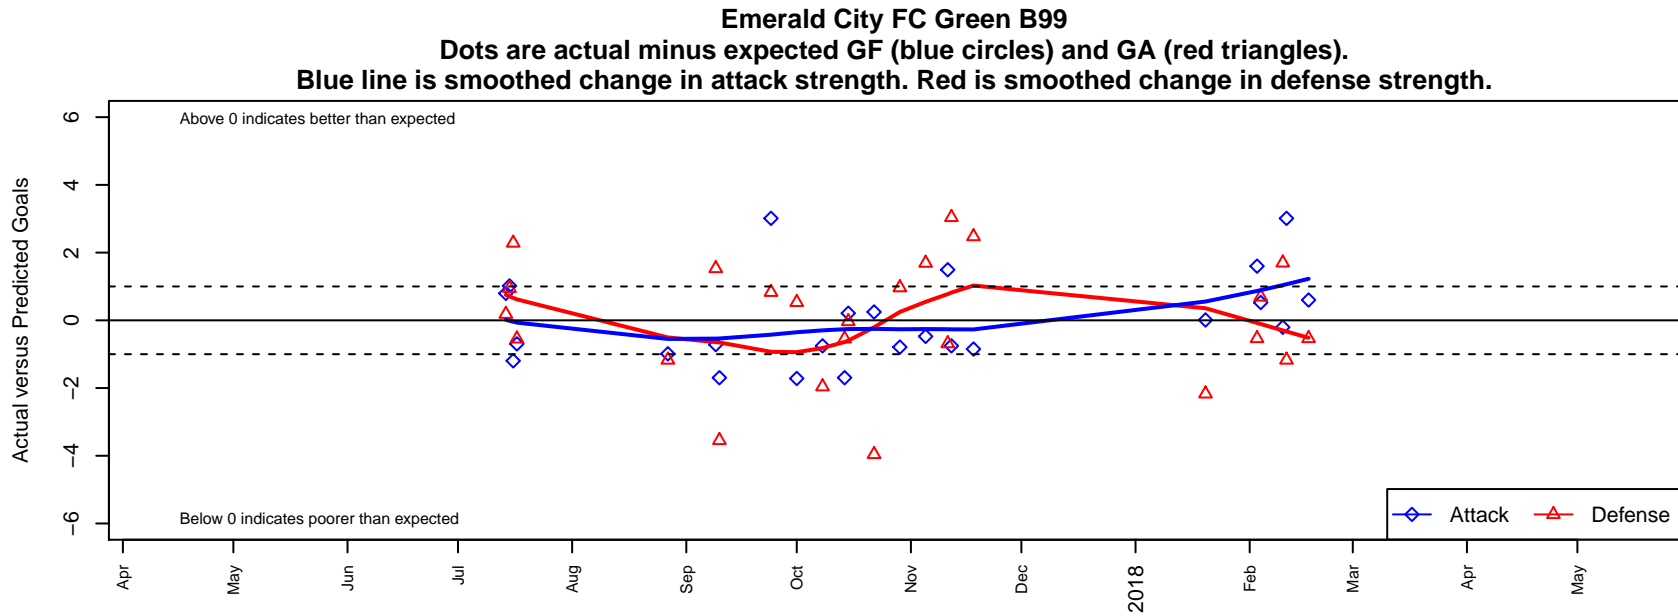

**attack and defense variance (black dot)
relative to other teams
and top 10 in region**

**attack and defense rating
relative to others at age
and all opponents in last 13 months**

Emerald City FC Green B99

Emerald City FC
Seattle, WA
B99 total strength=1624
attack=25.39 defense=11.95
fall league = PSPL WSPL U19
notes= Bakken 2016

alt names used:
EMERALD CITY FC ECFC M99 GREEN (WA)
Emerald City FC M99 Green
EMERALD CITY FC ECFC M99 GREEN (WA)
Emerald City FC M99 Green

Venues played:
2017 Nike Crossfire Challenge Silver Group U1
2017 PSPL WSPL U19
2017 WA Cup Gold U19
2017 PSPL Win HS Classic – West U19