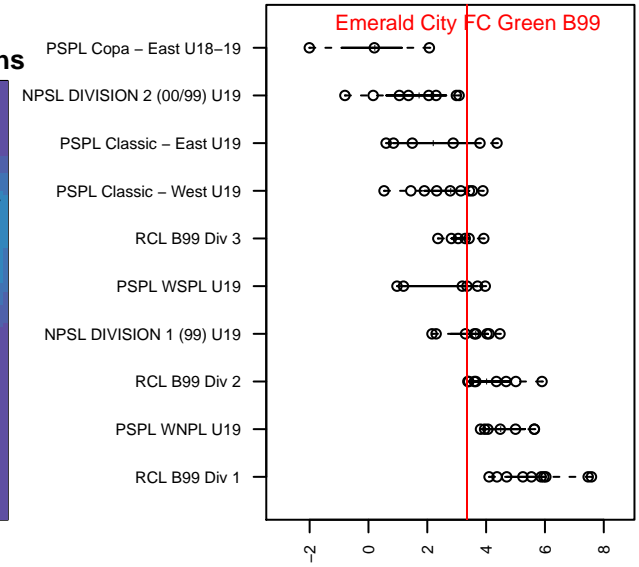

**attack and defense rating
relative to others at age
and all opponents in last 13 months**